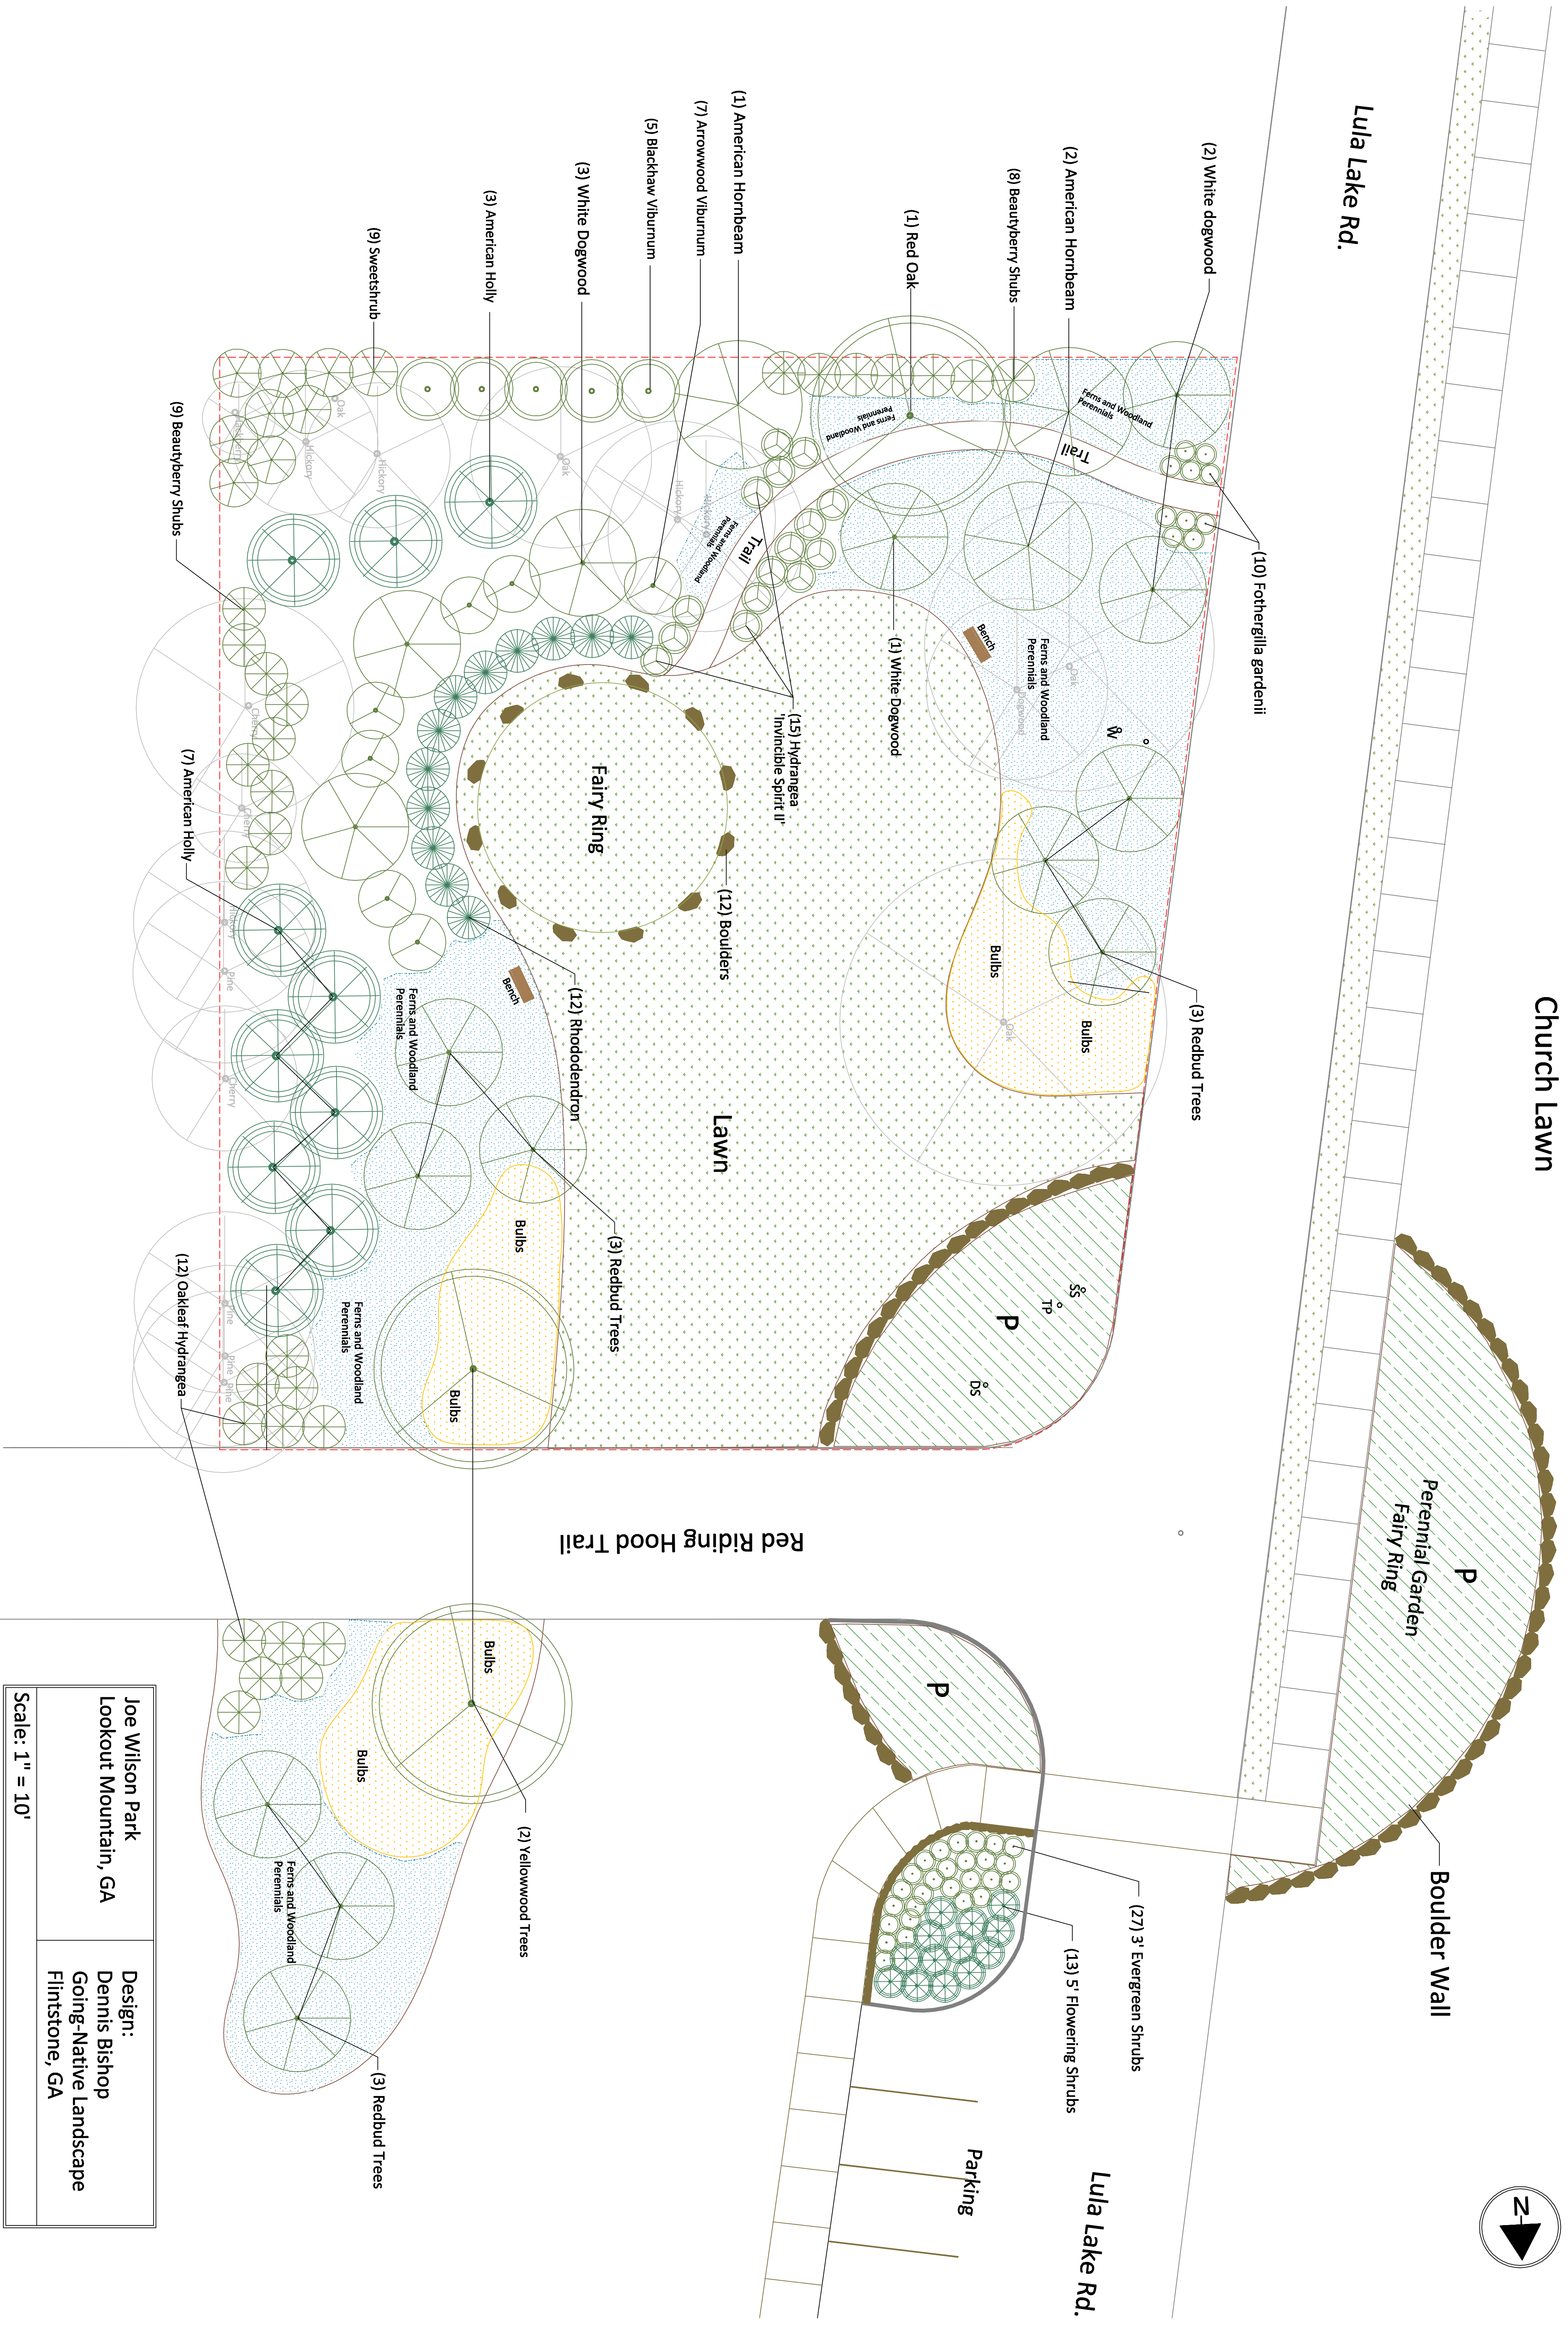

Church Lawn

Lula Lake Rd.

Perennial Garden
Fairy Ring

Boulder Wall

Lula Lake Rd.

Parking

(10) Fothergilla gardenii

(2) White dogwood

(2) American Hornbeam

(8) Beautyberry Shubs

(1) Red Oak

(1) American Hornbeam

(7) Arrowwood Viburnum

(5) Blackhaw Viburnum

(3) White Dogwood

(3) American Holly

(9) Sweetshrub

(9) Beautyberry Shubs

(7) American Holly

(15) Hydrangea
"Invincible Spirit II"

(12) Boulders

(12) Rhododendron

(3) Redbud Trees

(12) Oakleaf Hydrangea

(27) 3' Evergreen Shrubs

(13) 5' Flowering Shrubs

(2) Yellowwood Trees

(3) Redbud Trees

<p>Joe Wilson Park Lookout Mountain, GA</p>	<p>Design: Dennis Bishop Going-Native Landscape Flintstone, GA</p>
<p>Scale: 1" = 10'</p>	